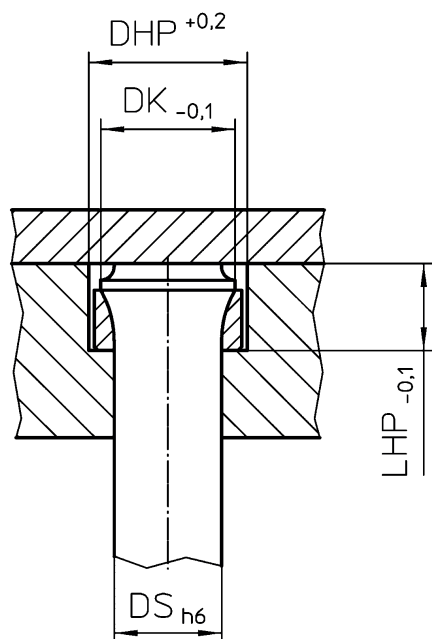

ANELLO ADATTATORE PER PUNZONI A COLLO DI TROMBONE

SUPPORTING RING FOR TROMBONE PUNCH

CODICE / Item no.

ARLPH

Materiale: Acciaio temperato
Material: tempered steel

Esempio di ordine:
ARLPH DS

Ordering - example:
ARLPH DS

DS	DK	DHP	LHP
3,0	4,5	6	7
4,0	5,5	7	8
5,0	7,0	9	11
5,5	8,0	10	
6,0	9,0	11	
6,5	10,0	12	
7,0			
7,5	11,0	13	12
8,0	13,0	15	
8,5			
9,0	14,0	16	13
9,5			
10,0	15,0	17	
11,0	16,0	18	
12,0	17,0	19	
13,0	18,0	20	
14,0	19,0	21	
15,0	20,0	22	
16,0	21,0	23	
17,0	22,0	24	
18,0	23,0	25	
19,0	25,0	27	14